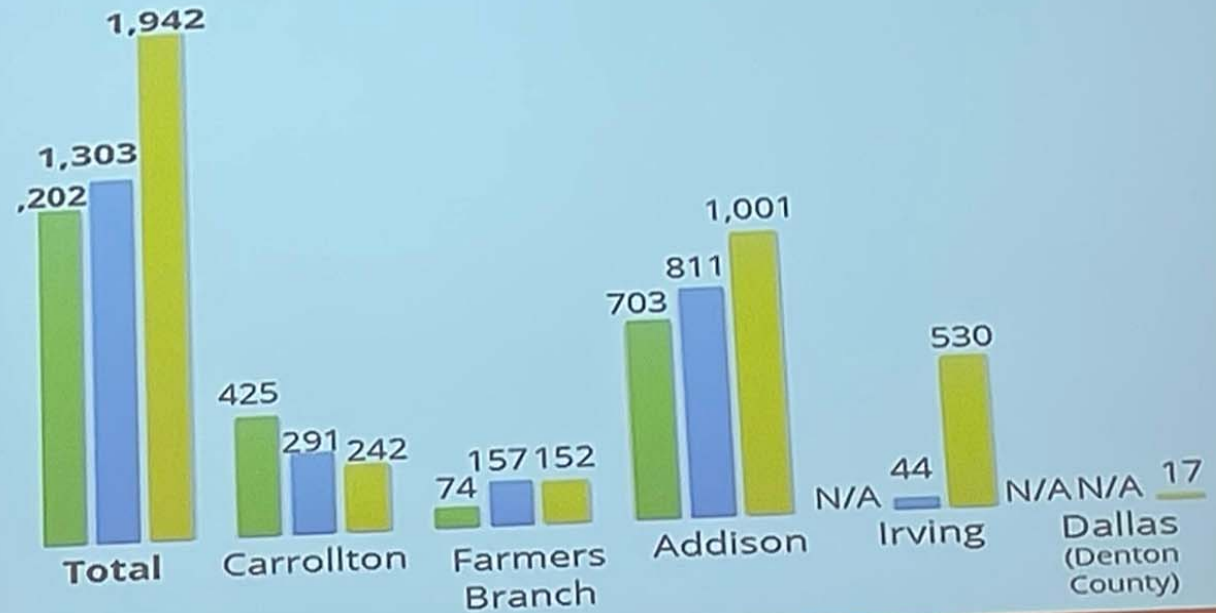

Metrocrest Area

Year Over Year Comparison Motels (Living over 30 days)

Motels*
(living for months or years)

Year Over Year Comparison

2019 2020 2022

Building a Stronger Community, Together